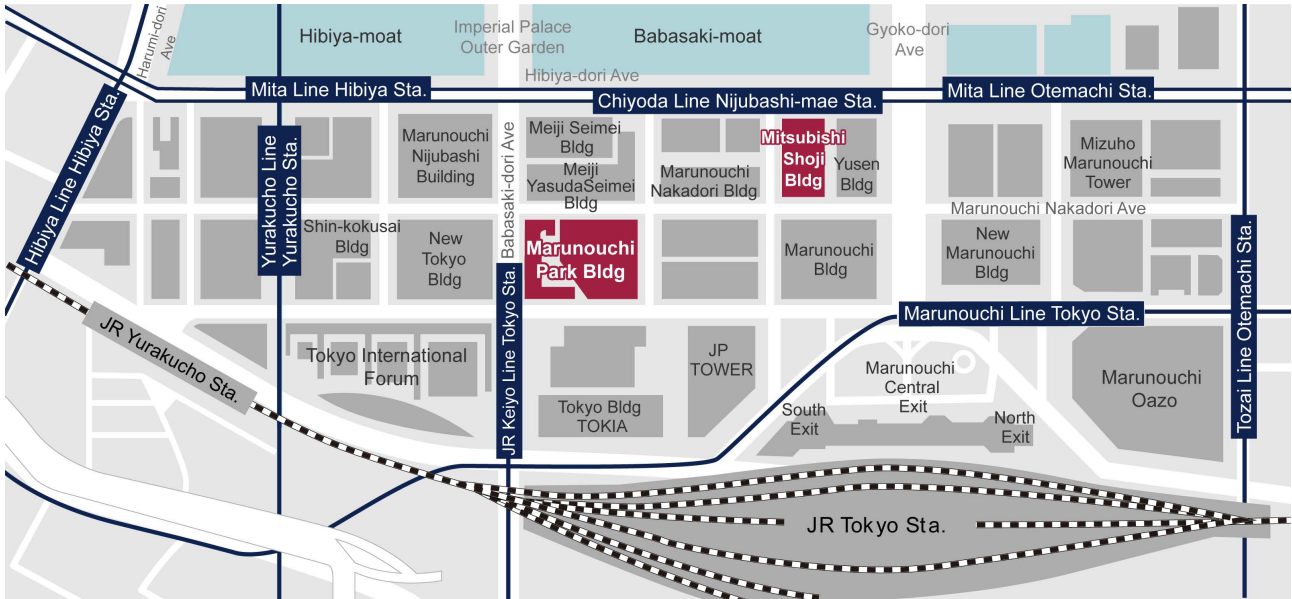

### Facts about Head Office

Head Office is spread over two buildings:

the Mitsubishi Shoji Building and the Marunouchi Park Building.

If paying a visit to Head Office, please confirm which building you are to visit and go to the respective building's Reception.

### ||| Mitsubishi Shoji Building (Registered Office of our company)

Address	3-1, Marunouchi 2-Chome, Chiyoda-ku, Tokyo, 100-8086
Access (By Train)	3 minute walk from Tokyo Station (JR Line & Tokyo Metro Marunouchi Line) 1 minute walk from Nijubashi-mae Station (Tokyo Metro Chiyoda Line)
Phone (Main)	03-3210-2121
Dept. / Group	Corporate Strategy & Planning Dept. Corporate Staff Section Materials Solution Group Mineral Resources Group Urban Development & Infrastructure Group

### III Marunouchi Park Building

Address	6-1, Marunouchi 2-Chome, Chiyoda-ku, Tokyo, 100-8086
Access (By Train)	5 minute walk from Tokyo Station (JR Line & Tokyo Metro Marunouchi Line) 1 minute walk from Nijubashi-mae Station (Tokyo Metro Chiyoda Line)
Phone (Main)	03-3210-2121
Dept. / Group	Internal Audit Dept. Energy & Power Solution Group Mobility Group Food Industry Group Smart-Life Creation Group