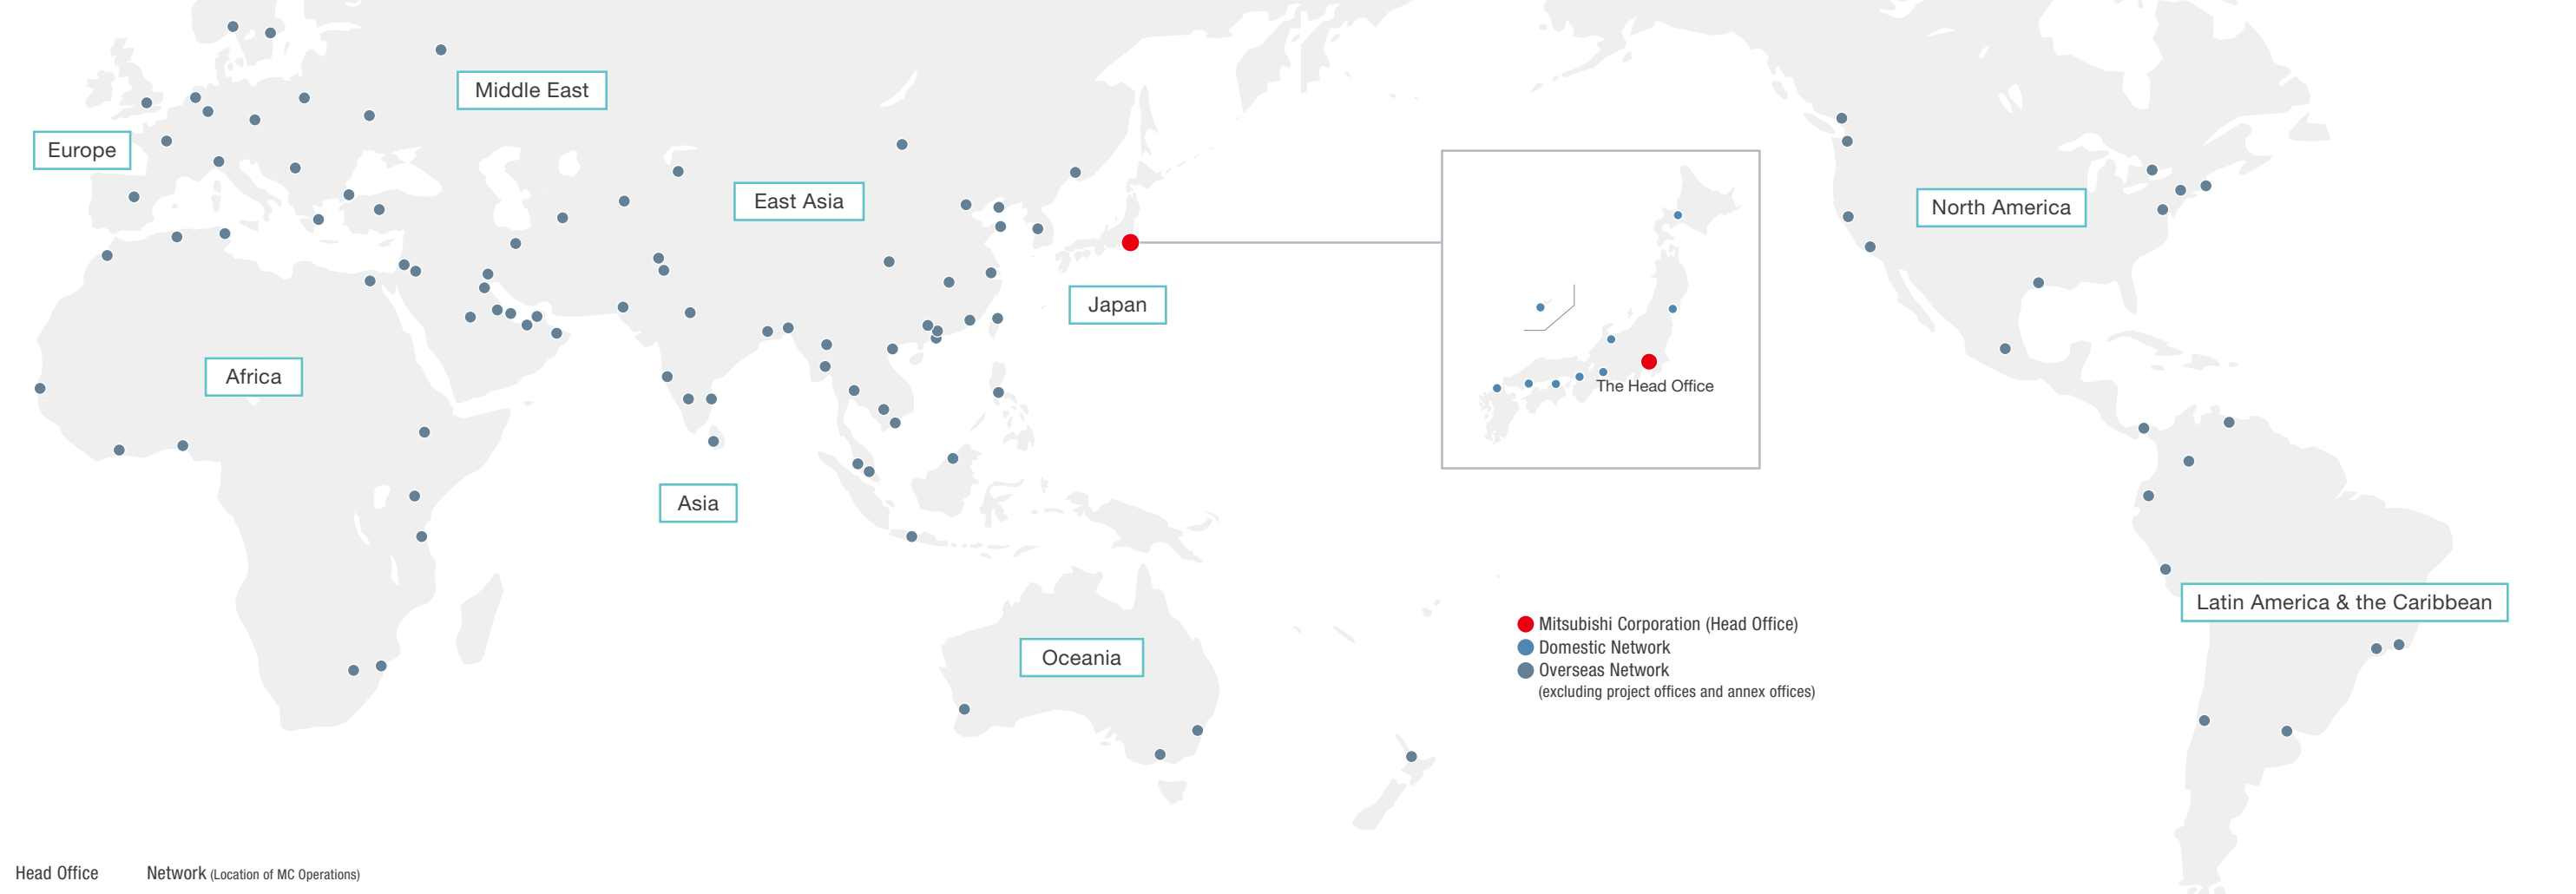

Global Network (Countries and Regions) (As of April 1, 2021)

MC leverages its global network, which it has developed over many years, to obtain an in-depth knowledge on a multifaceted range of macroeconomic, industrial and geopolitical trends not limited to generally available information. MC also builds upon this intelligence and expertise on a daily basis through its deep involvement in frontline businesses spanning virtually every industry worldwide. At the same time, it is crucial that the information accumulated at each location be shared laterally beyond each respective Business Group and region, and for it to be utilized to develop intellectual capital throughout the Group. MC's offices and subsidiaries, both in Japan and overseas, play an important role in this lateral development of the MC Group.