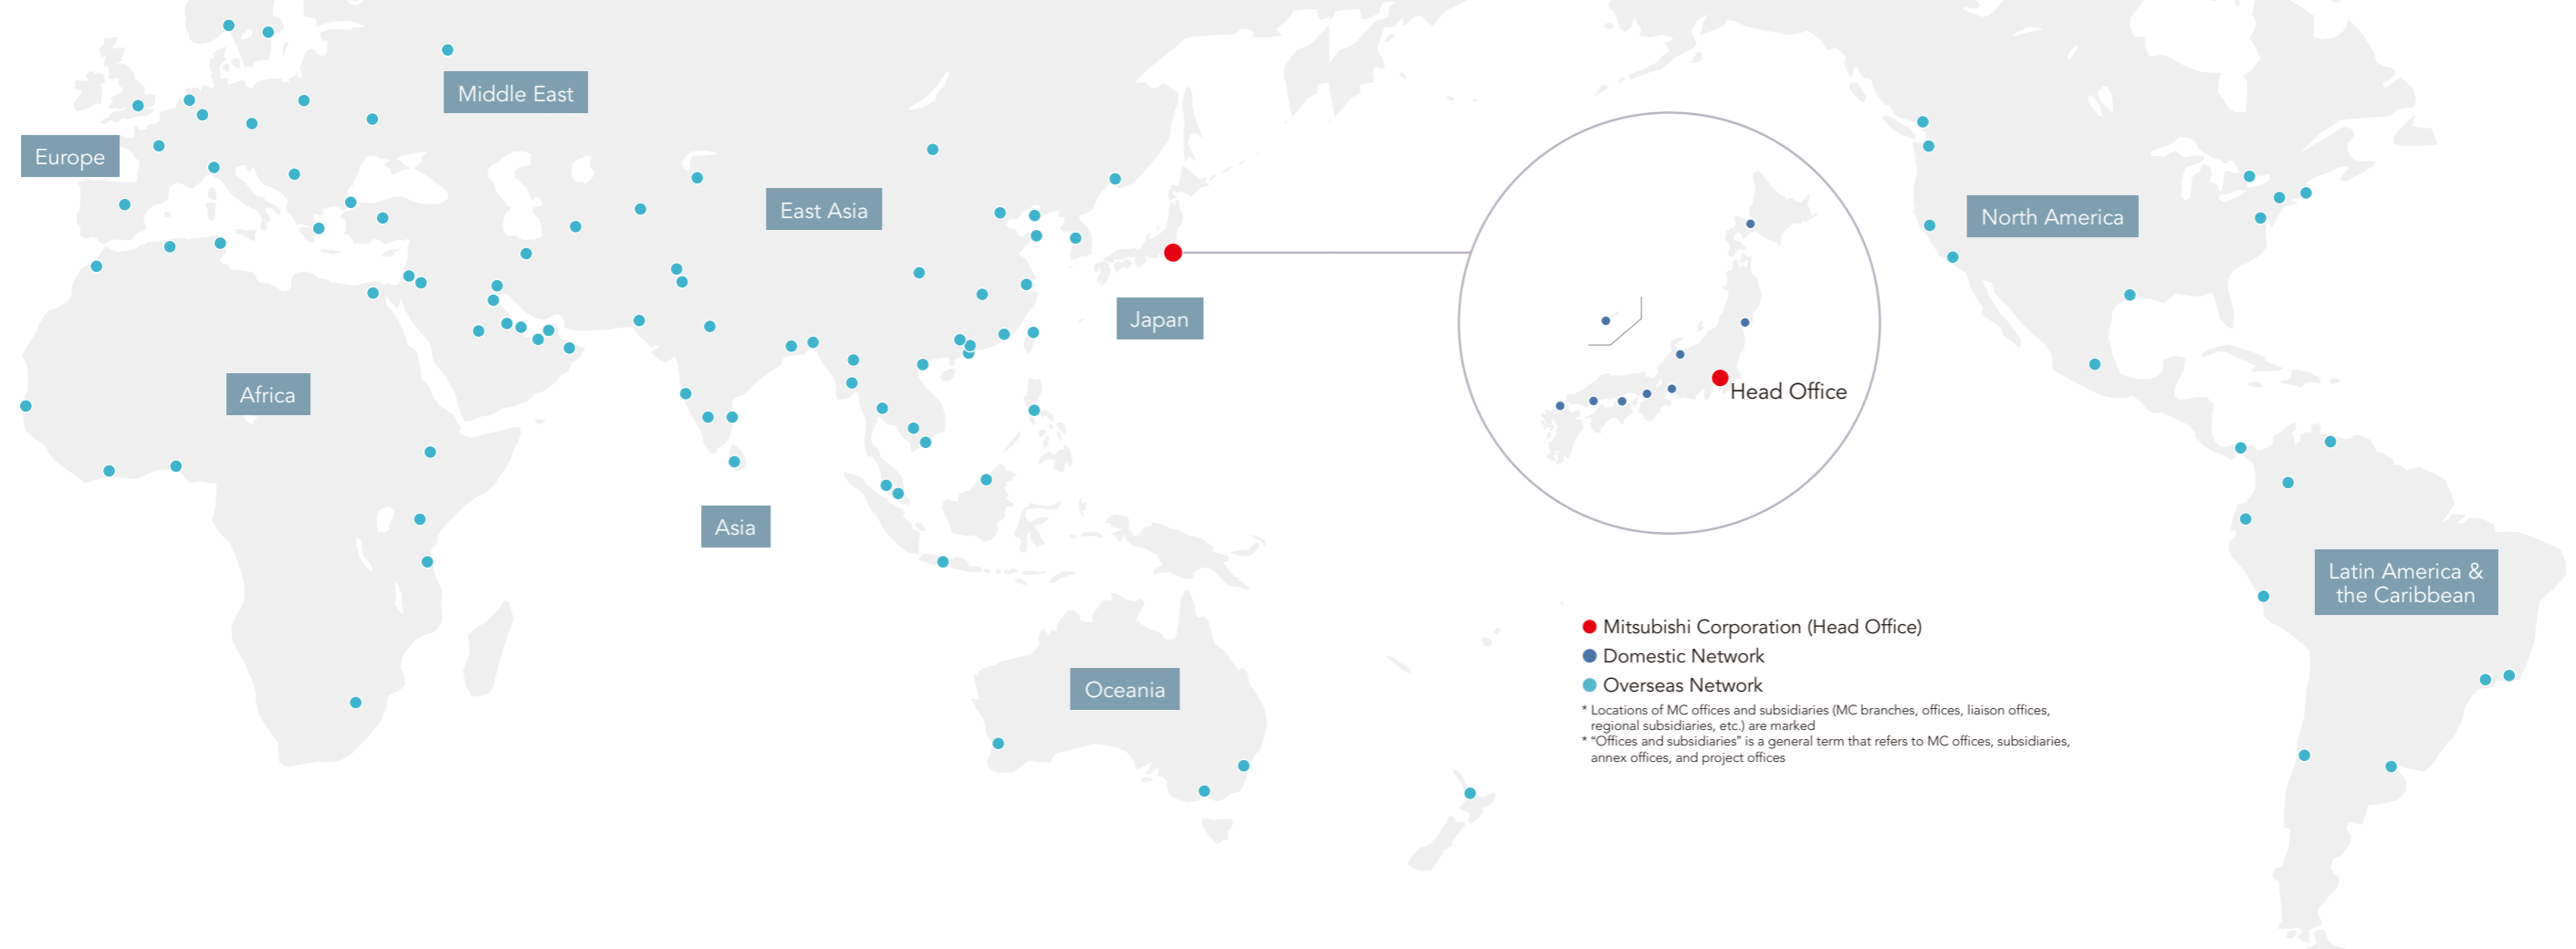

Head Office	Network (Location of MC Operations)														
Tokyo	Japan (Number of offices: 9)		Overseas (Number of offices and subsidiaries: 112)												
	Sapporo	Takamatsu	North America			Latin America & the Caribbean			Europe		Africa	Middle East	East Asia	Asia	Oceania
	Sendai	Hiroshima	New York	Panama City	London	Athens	Johannesburg	Dubai	Ulaanbaatar	Karachi	Nay Pyi Taw	Melbourne			
	Nagoya	Fukuoka	Seattle	Quito	Madrid	Moscow	Cairo	Cairo	Islamabad	Bangkok	Sydney				
	Toyama	Naha	Silicon Valley	Lima	Paris	Vladivostok	Amman	Amman	Lahore	Kuala Lumpur	Perth				
	Osaka		Los Angeles	Bogotá	Amsterdam	Kyiv	Riyadh	Shenzhen	New Delhi	Singapore	Auckland				
			Houston	Santiago	Düsseldorf	Almaty	Al Khobar	Wuhan	Mumbai	Phnom Penh					
			Washington, D.C.	Caracas	Milan	Istanbul	Basra	Xiamen	Kolkata	Hanoi					
			Boston	Buenos Aires	Oslo	Ankara	Doha	Qingdao	Chennai	Ho Chi Minh City					
			Vancouver	São Paulo	Prague	Ashgabat	Abu Dhabi	Shanghai	Bangalore	Jakarta					
			Toronto	Rio de Janeiro	Stockholm	Tashkent	Muscat	Dalian	Colombo	Bandar Seri Begawan					
			Mexico City		Warsaw	Tel Aviv	Kuwait	Chengdu	Dhaka	Manila					
					Belgrade		Tehran	Hong Kong	Yangon						
								Taipei							
								Seoul							